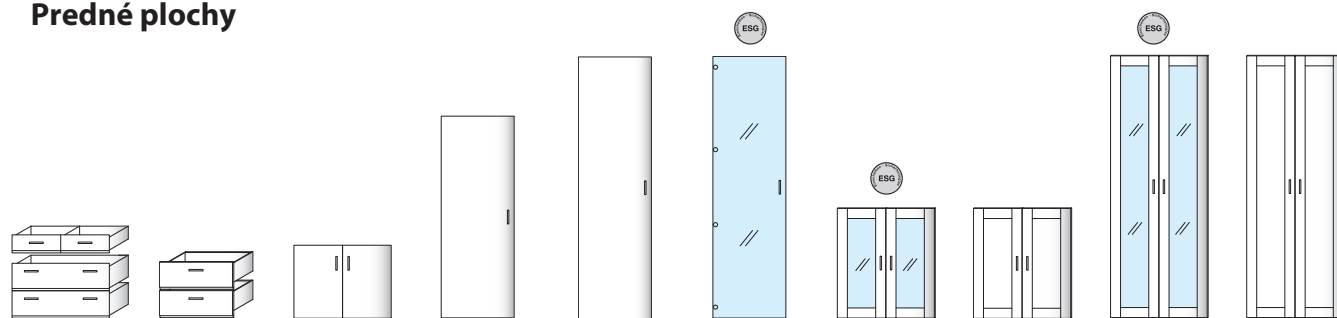

Rohové horné dno

Predné plochy

*Povrchový materiál je fólia.
Nevhodné do vlhkých priestorov
(kuchyňa, kúpeľňa a pod.).
Farebná odlišnosť vyobrazených
dekórov vyhradená.
Všetky rozmery sú približné rozmery
šírka x výška x hĺbka v cm.

Typ	57	02	180	03	04	48	1/181	110	112	116	117
Š-V-H v cm	85-2,2-85	68-51-32	51-38-32	68-51-15	51-140-15	51-183-15	51-183-0,5	68-76-1,5	68-76-1,5	68-183-1,5	68-183-1,5
Cena v EUR	45,00	60,00	45,00	20,00	25,00	35,00	105,00	110,00	110,00	160,00	160,00
010 javor*							1/181	---	---	---	---
012 biela*							1/181	---	---	---	---
051 dub*							1/181	---	---	---	---
055 buk*							1/181	---	---	---	---
065 orech*							1/181	---	---	---	---
074 dub strieborný*							1/181	---	---	---	---
Cena lesklé v EUR		80,00	55,00	30,00	45,00	65,00					
085 biela lesklá*	---						1/181	---	---	---	---
Vhodné k typom:	18, 46, 65, 22, 27,	18, 46, 65, 70	11, 41, 64, 69	18, 46, 65, 70	64, 68, 69	68, 69	68, 69	18, 46, 70	18, 46, 70	70	70
Maximálne zaťaženie poličky:	34, 50, 58, 62	max. 8 kg	max. 8 kg				číre sklo	číre sklo		číre sklo